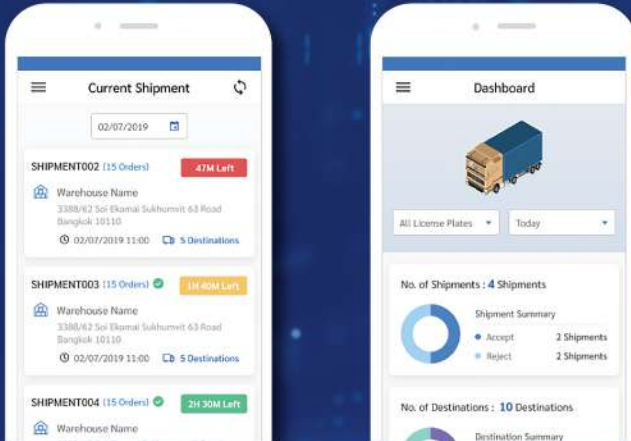

VSS

Vehicle Sharing Service

What is VSS?

VSS (Vehicle Sharing Service), a jointly-developed service by Hitachi Asia and Hitachi Transport System Vantec (Thailand), is a virtual platform that proposes domestic transportation, promising a **high-quality** and **cost-reduced** services.

VSS Concept

A matching service provided by logistics company

Using our experiences as a logistics company, allow us to fulfill your needs with efficiency through VSS. The system will assign customer order with available truck by comparing the **best price** and nearest truck locations.

Easy & Visible Management

Operational support at you fingertips, through website and mobile application services.

1. VSS Website
2. Mobile Tracking (Proof of Delivery)
3. Paperless Billing Support

We aim to provide the best support for our customers and transporters.