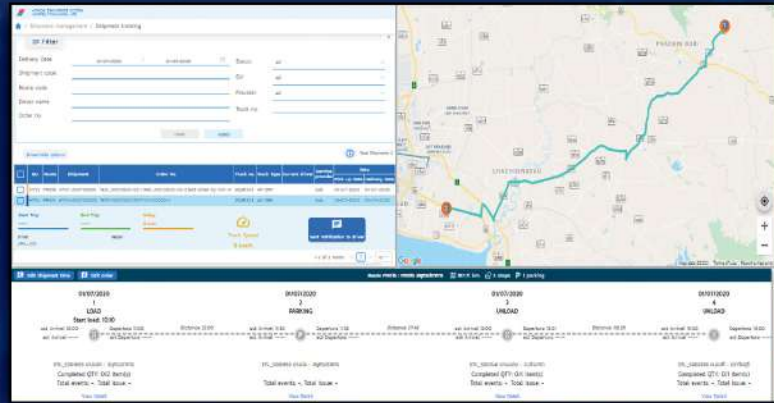

VSS

Vehicle Sharing Service

What is VSS?

VSS (Vehicle Sharing Service), a jointly-developed service by Hitachi Asia and Hitachi Transport System Vantec (Thailand), is a virtual platform that proposes domestic transportation, promising a **high-quality** and **cost-reduced** services.

VSS Concept

A matching service provided by logistics company

Using our experiences as a logistics company, allow us to fulfill your needs with efficiency through VSS. The system will assign customer order with available truck by comparing the **best price** and nearest truck locations.