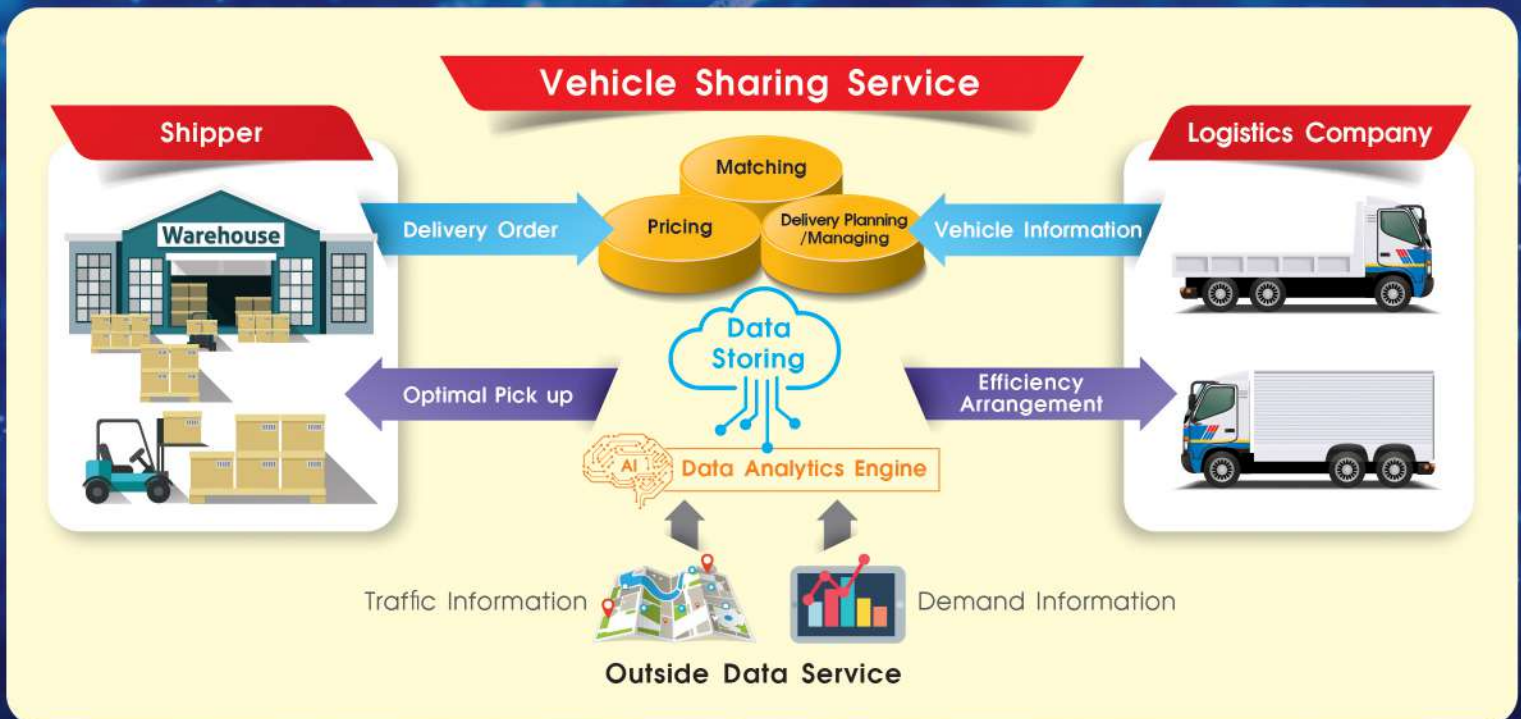

VSS

Vehicle Sharing Service

What is VSS?

VSS (Vehicle Sharing Service), a jointly-developed service by Hitachi Asia and Hitachi Transport System Vantec (Thailand), is a virtual platform that proposes domestic transportation, promising a **high-quality** and **cost-reduced** services.

VSS Concept

A matching service provided by logistics company

Using our experiences as a logistics company, allow us to fulfill your needs with efficiency through VSS. The system will assign customer order with available truck by comparing the **best price** and nearest truck locations.

Easy & Visible Management

Operational support at you fingertips, through website and mobile application services.

1. VSS Website
2. Mobile Tracking (Proof of Delivery)
3. Paperless Billing Support

We aim to provide the best support for our customers and transporters.

Advantage when using VSS

Reduce Transportation Cost

By utilizing backhaul trucks

Simple & Quick Request Input

Just by ordering in our web screen

High Quality of Transportation

Based on our standard

Real Time Tracking Cargoes Status